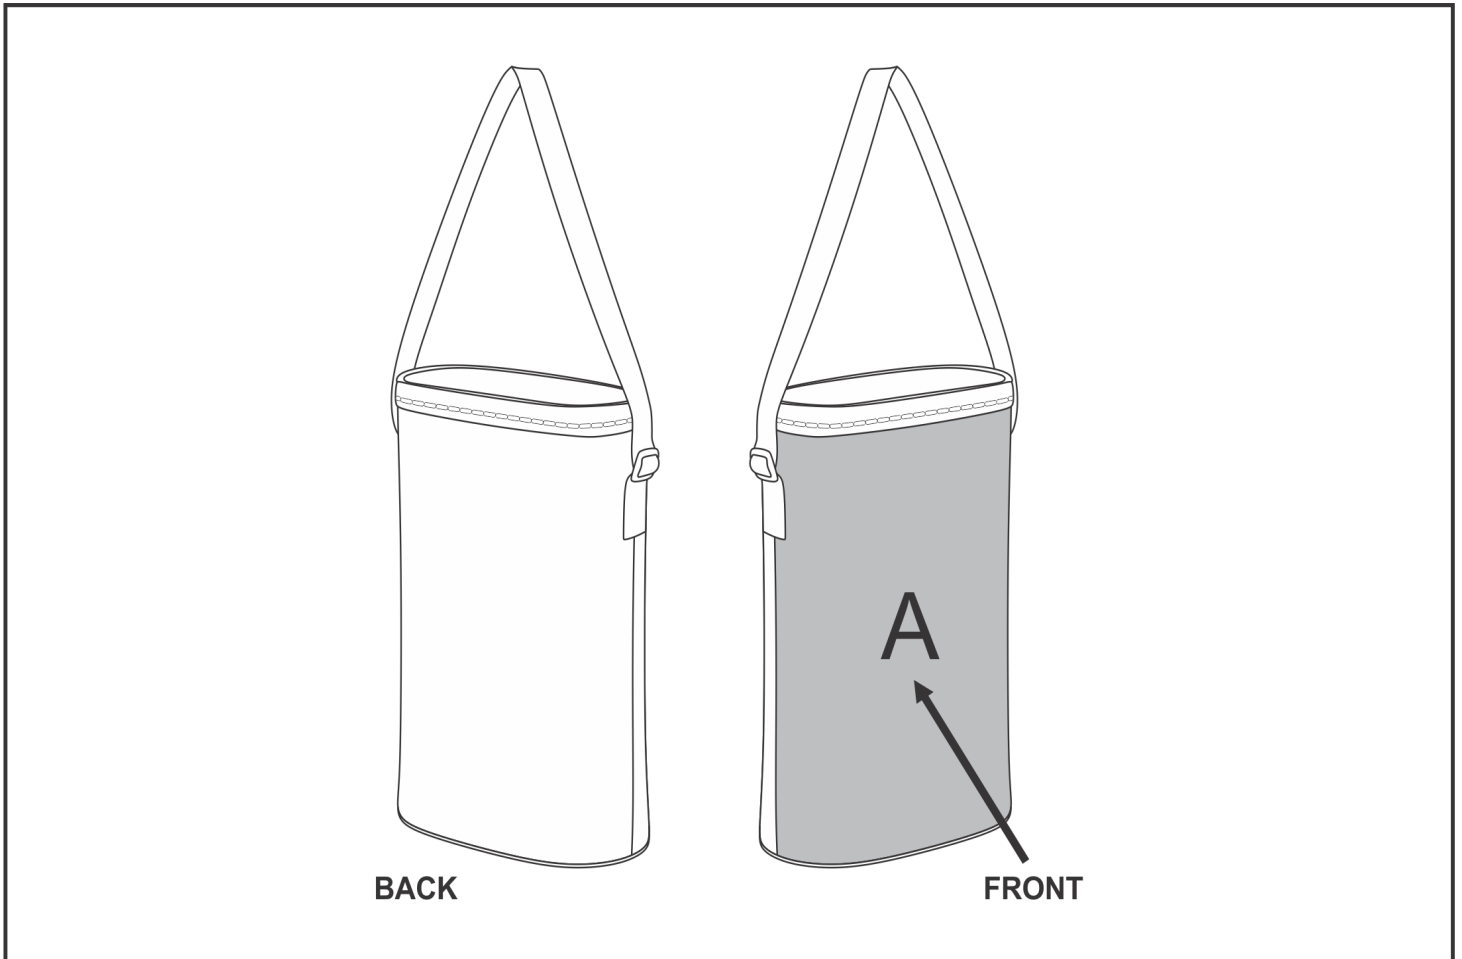

## Need to know:

Includes 1-Position Sublimation (setup fees apply)

- Please Note: We cannot guarantee 100% logo Alignment on all Brandable Panels.

## Branding Options:

Position	Branding Method (Branding Code)	No. of Colours	Dimension
A	Custom Sublimation A (CPSUB-A)	Full Colour	333mm wide x 357mm high